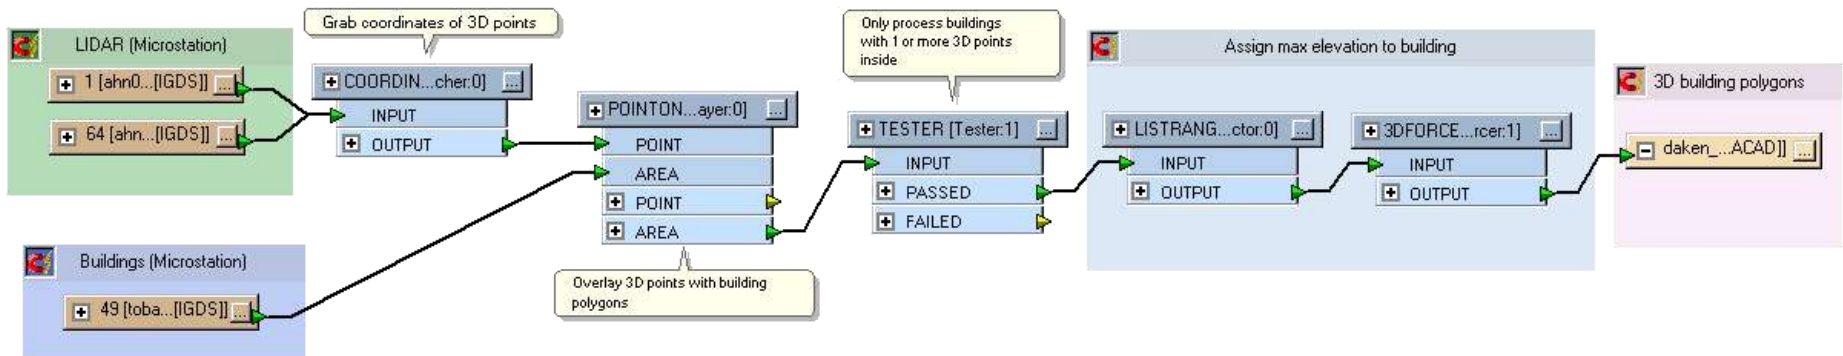

Processing 3D Buildings