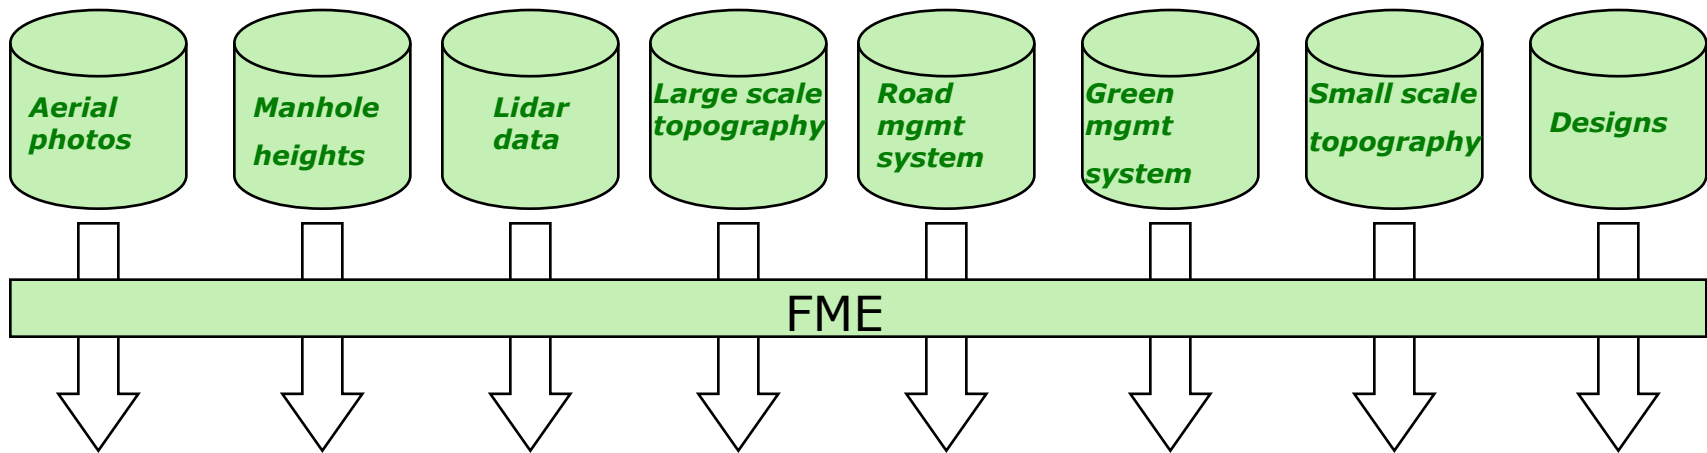

Data Processing

www.safe.com